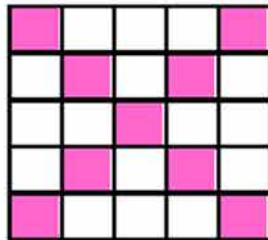

BLUE CARDS

3 Horizontal Line - \$200
Full Card - \$300

Series 1

ORANGE CARDS

Letter X - \$100
Picture Frame - \$150
Full Card - \$250

Series 2

GREEN CARDS

Letter X - \$100
Picture Frame - \$150
Full Card - \$250

Series 3

GOLD CARDS

Sputnik - \$200
Full Card - \$300

Series 4

PINK CARDS

Letter X - \$100
Picture Frame - \$150
Full Card - \$250

Series 5

GREY CARDS